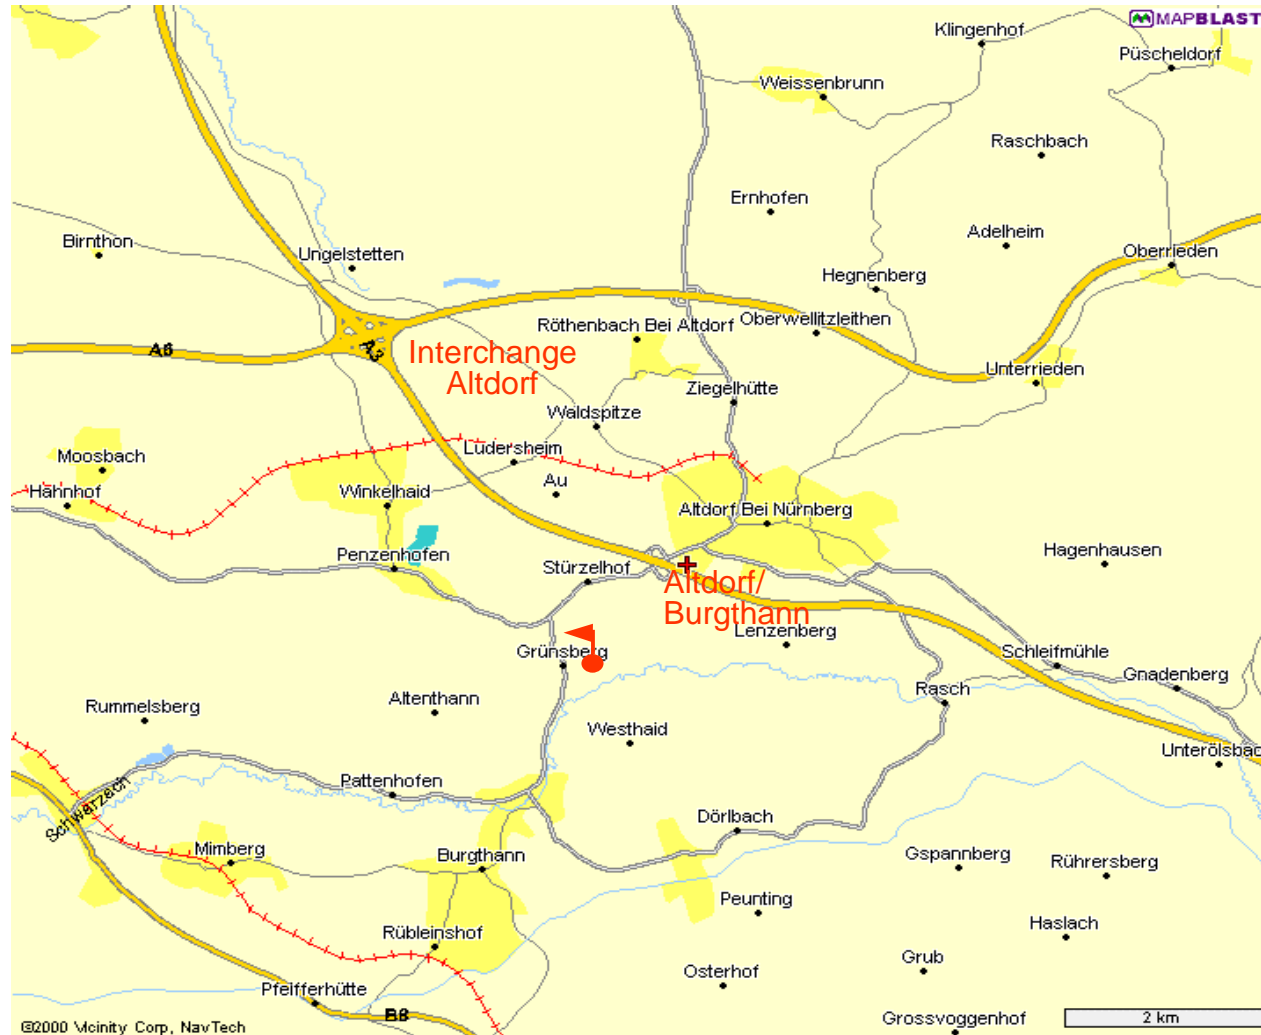

Directions (from far)

A3

Lauf

A6

Feucht

Directions (close)

Site Plan (even closer)

from Autobahn A3 and Weinhof

Bike and Hike Trails

Shortest Trail from S-Bahn Lodersheim

Ellholzweg
S-Bahn Lodersheim

- waterbound
- asphalt, no or sparse traffic
- heavy traffic
- medium traffic

... Air View

N

Burg Grünsberg
90518 Altdorf b. Nürnberg
+49 9187-907553

Coordinates: 49° 22' 17" N, 11° 19' 38" O (Lat: 49.37139° Lon: 11.327222°)