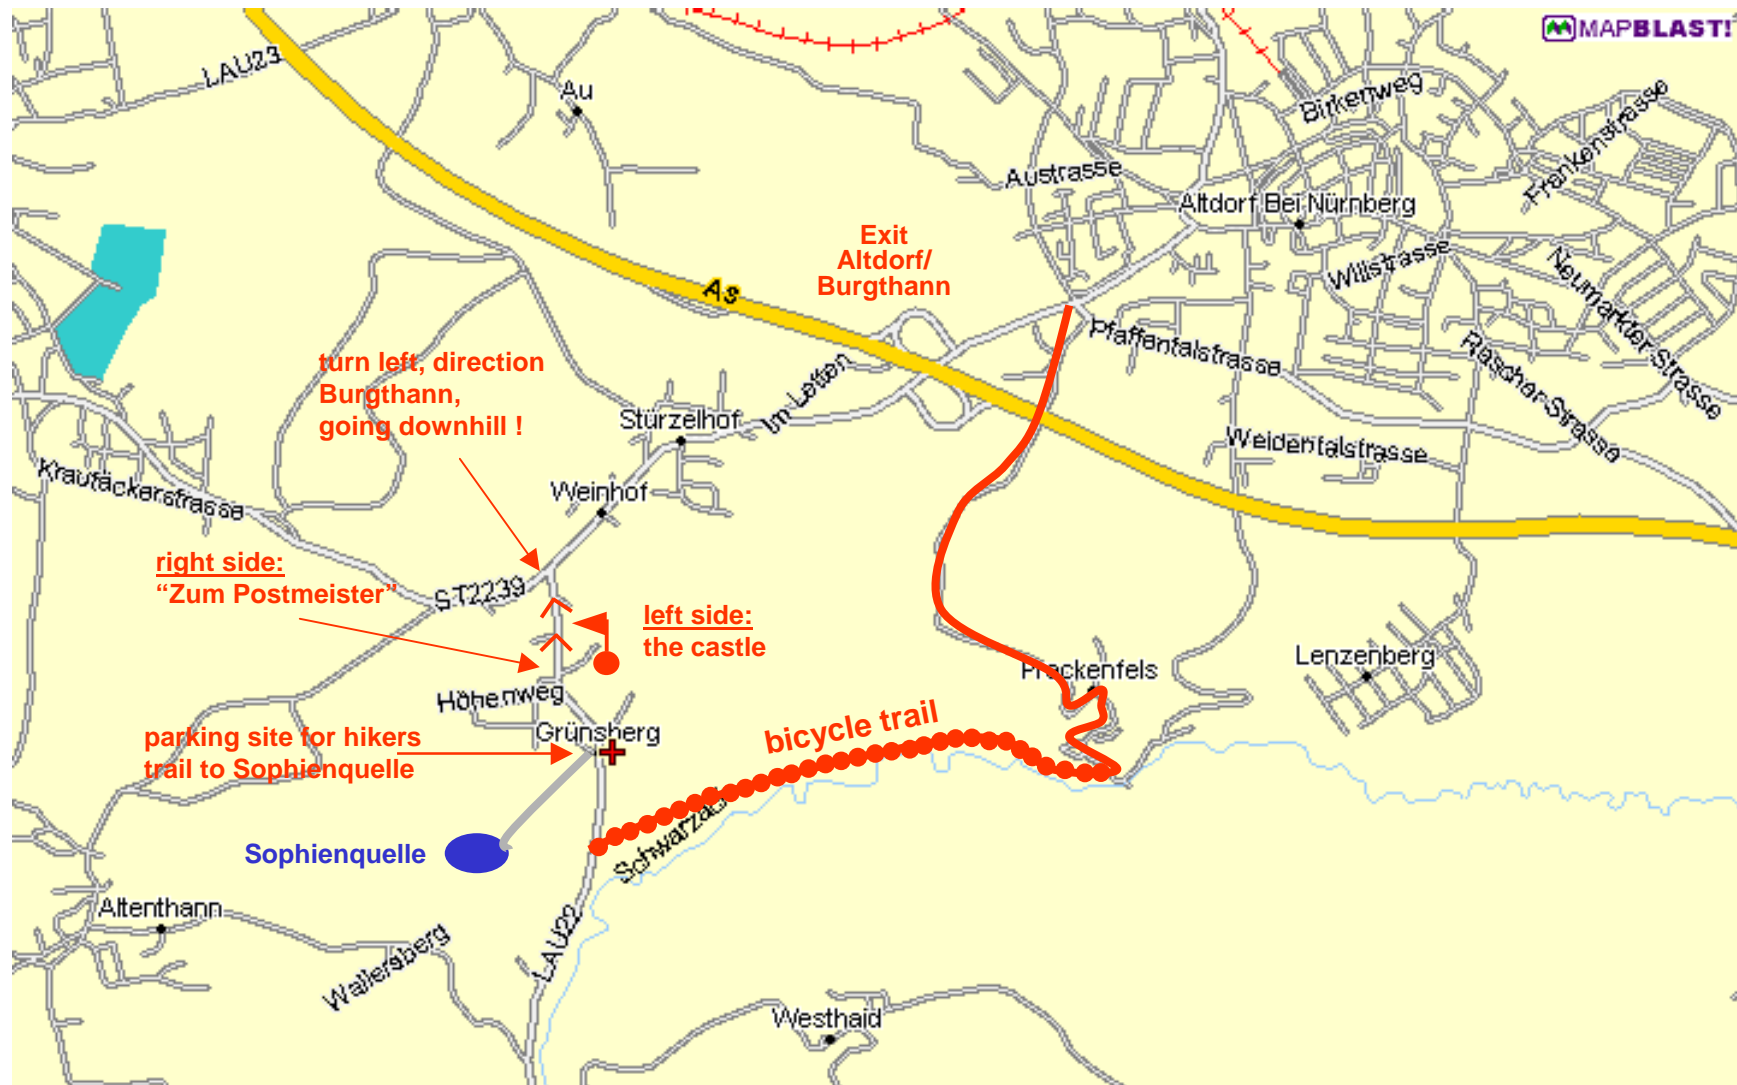

Directions (from far)

A3

Lauf

A6

Feucht

Directions (close)

Site Plan (even closer)

from Autobahn A3 and Weinhof

Bike and Hike Trails

Shortest Trail from S-Bahn Lodersheim

Ellholzweg
S-Bahn Lodersheim

- waterbound
- asphalt, no or sparse traffic
- heavy traffic
- medium traffic

... Air View

N

Burg Grünsberg
90518 Altdorf b. Nürnberg
+49 9187-907553

Coordinates: 49° 22' 17" N, 11° 19' 38" O (Lat: 49.37139° Lon: 11.327222°)